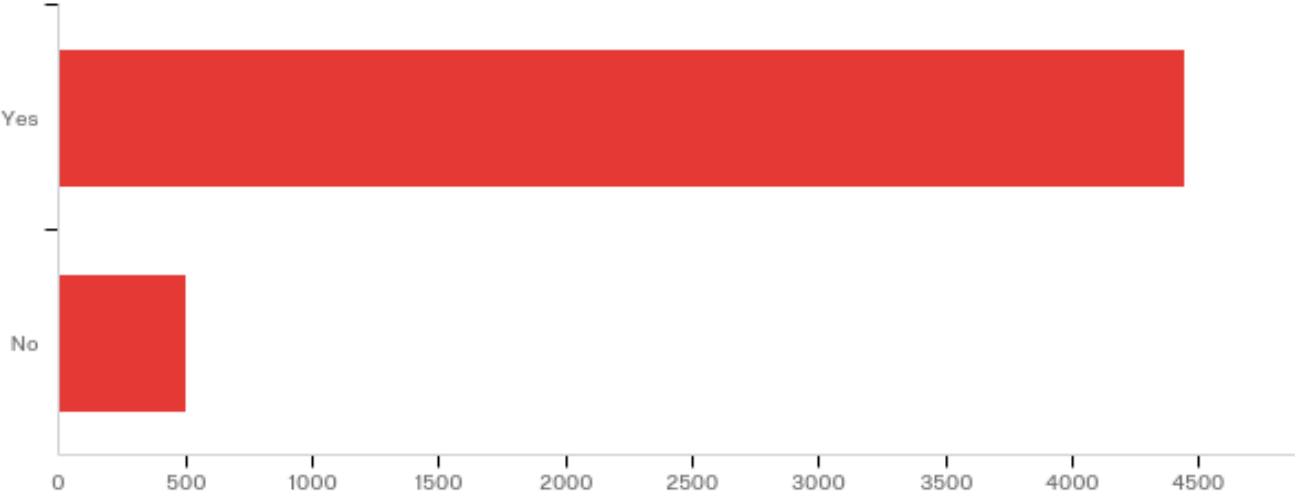

# Default Report

ASOSU 2018 Election Ballot

February 16th 2018, 10:52 pm PST

**Recall - QUESTION: Should Rep. Andrew Oswalt be removed from his position in the ASOSU House of Representatives?**

#	Answer	%	Count
1	Yes	89.79%	4442
2	No	10.21%	505
	Total	100%	4947