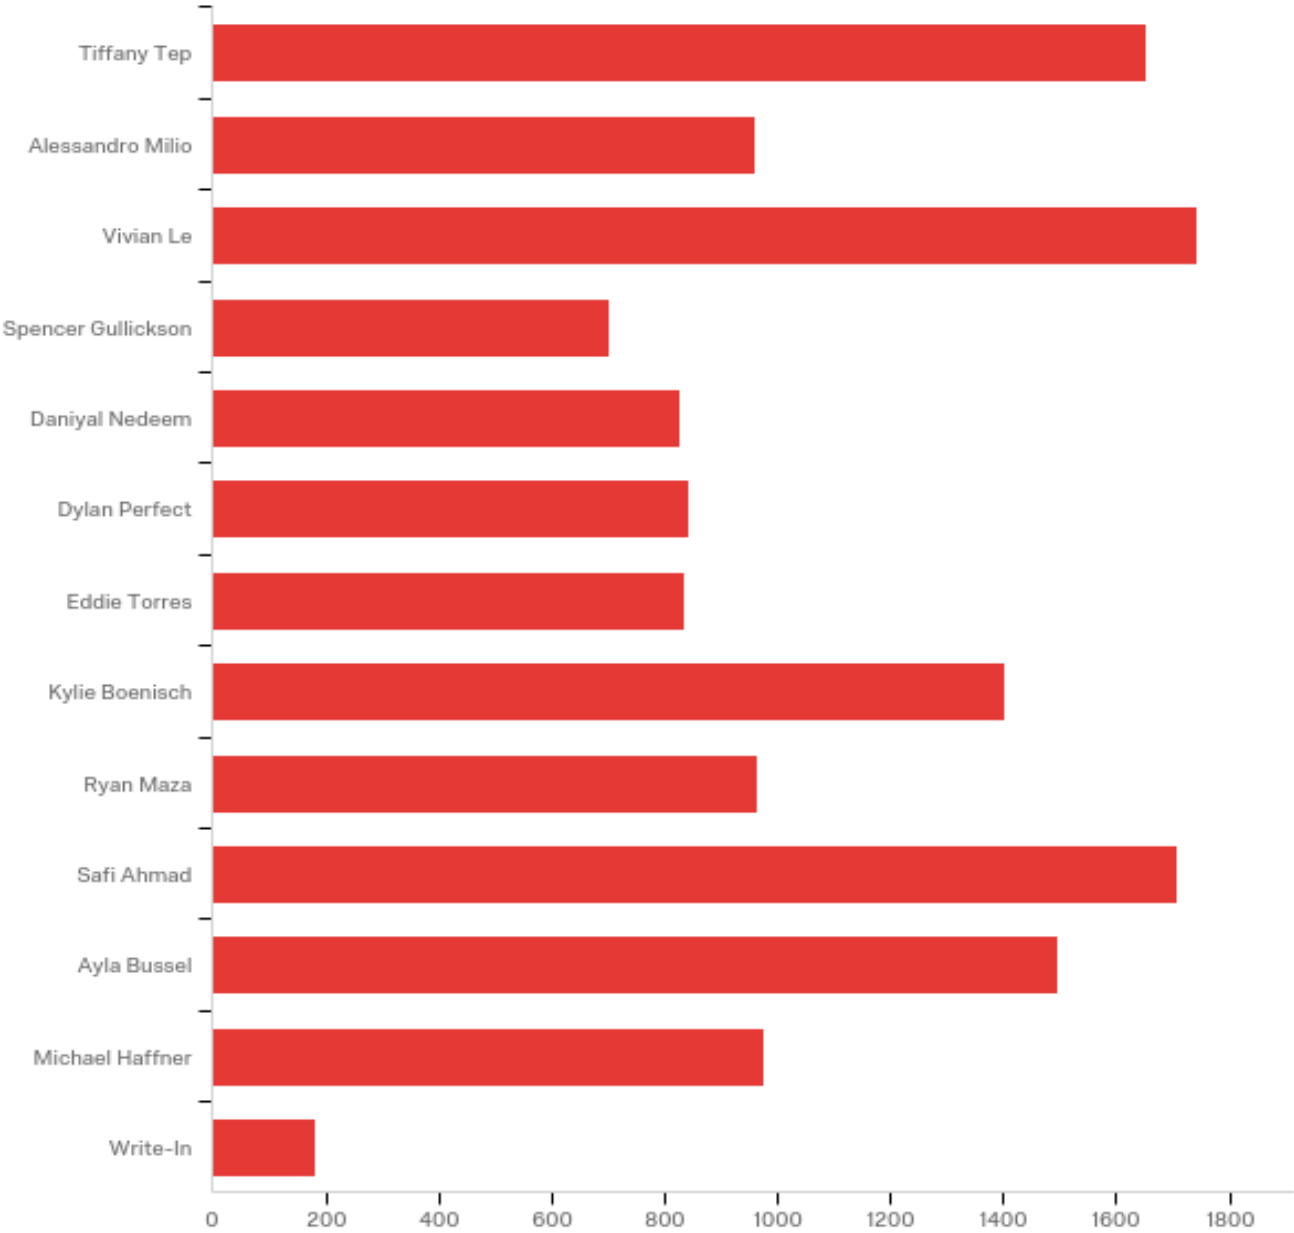

Senators - ASOSU Senators

ASOSU senators serve in an at-large capacity for two year terms, in a body of 12 members, with half up for election each year.

Instructions: Vote for up to six.

#	Answer	%	Count
3	Vivian Le	12.19%	1743
10	Safi Ahmad	11.95%	1709
1	Tiffany Tep	11.56%	1653
11	Ayla Bussel	10.46%	1495
8	Kylie Boenisch	9.81%	1403
13	Michael Haffner	6.83%	976
9	Ryan Maza	6.76%	966
2	Alessandro Milio	6.71%	959
6	Dylan Perfect	5.90%	843
7	Eddie Torres	5.85%	836
5	Daniyal Nedeem	5.80%	829
4	Spencer Gullickson	4.91%	702
14	Write-In	1.27%	182
	Total	100%	14296

Write-In

Write-In - Text
Cock n'Balls
Ayla Bussel
Calm E. Pinko
Dilushka
Nathan Raas
Connor Torris
Taily
Lucifer
Kenny Whitbey
Peter Halajan
Josh cooper
Mike Dummel