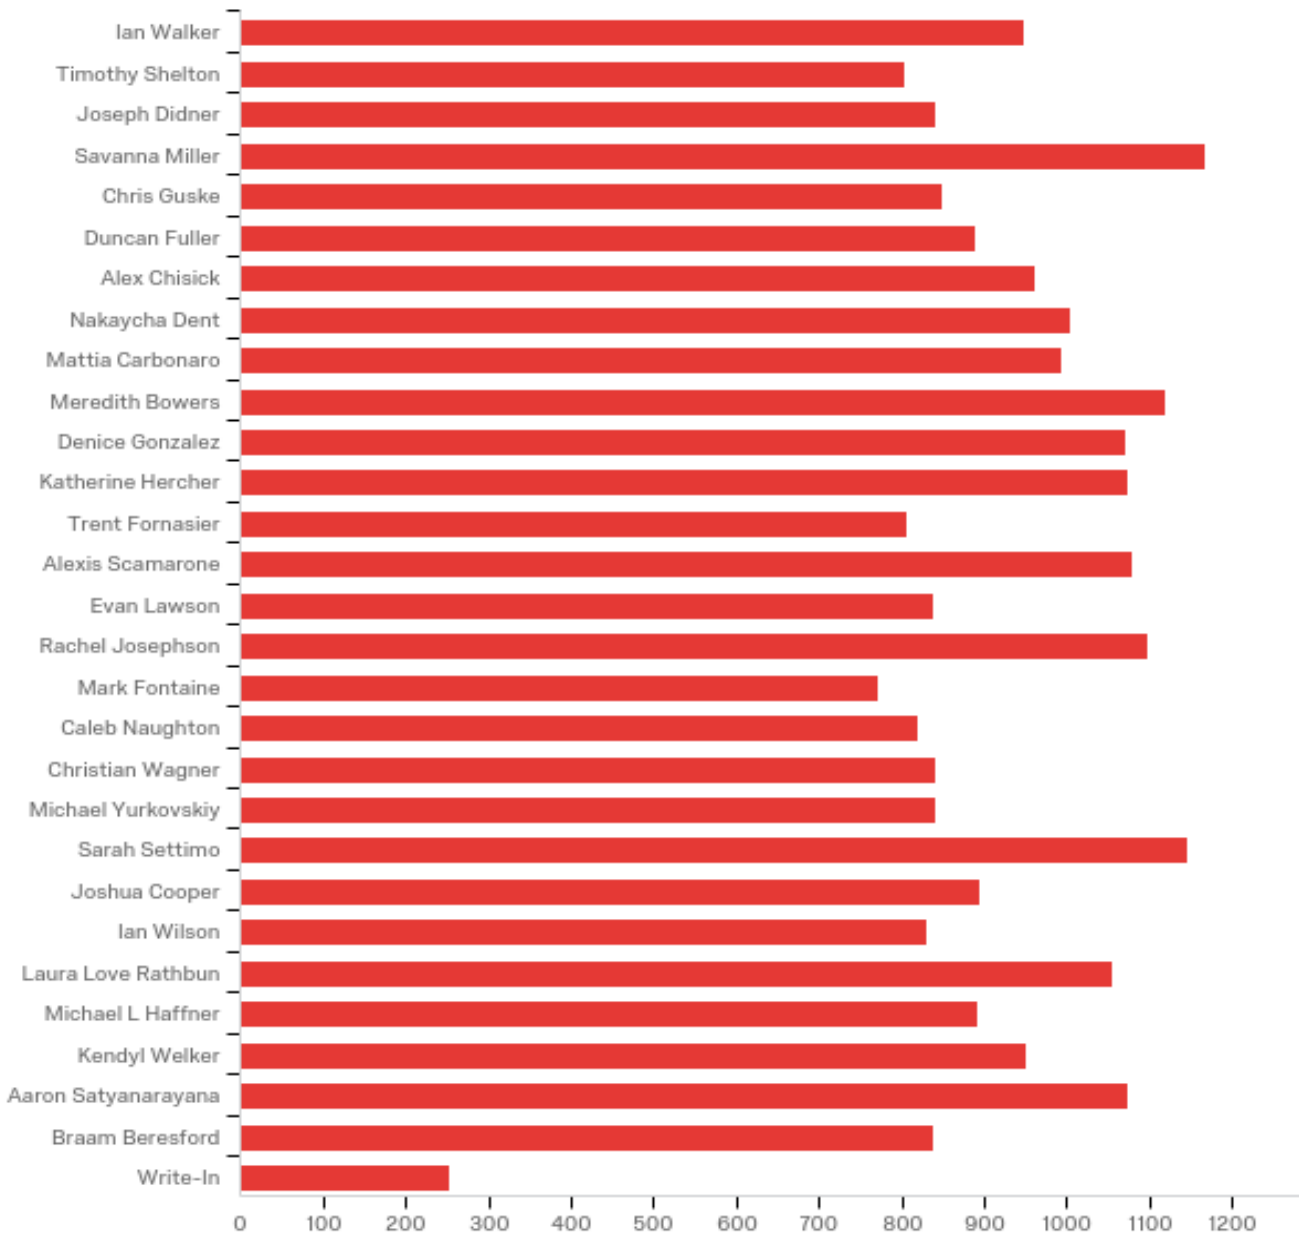

UG Reps - ASOSU Undergraduate Representatives

ASOSU Undergrad Representatives serve in an at-large capacity for one-year terms, in a body of 35 members (5 Grads, 30 Undergrads).

Instructions: Vote for up to 30.

#	Answer	%	Count
15	Ian Walker	3.54%	948
16	Timothy Shelton	3.00%	803
18	Joseph Didner	3.15%	842
19	Savanna Miller	4.36%	1167
20	Chris Guske	3.18%	850
21	Duncan Fuller	3.32%	889
22	Alex Chisick	3.60%	962
23	Nakaycha Dent	3.75%	1004
24	Mattia Carbonaro	3.71%	993
25	Meredith Bowers	4.18%	1119
26	Denice Gonzalez	4.01%	1072
27	Katherine Hercher	4.01%	1074
28	Trent Fornasier	3.01%	805
29	Alexis Scamarone	4.03%	1078
30	Evan Lawson	3.14%	839
31	Rachel Josephson	4.10%	1097
32	Mark Fontaine	2.88%	771
33	Caleb Naughton	3.07%	821
34	Christian Wagner	3.14%	841
35	Michael Yurkovskiy	3.15%	842
36	Sarah Settimo	4.28%	1146
37	Joshua Cooper	3.35%	895
38	Ian Wilson	3.11%	831
39	Laura Love Rathbun	3.95%	1056
40	Michael L Haffner	3.34%	893
41	Kendyl Welker	3.55%	950
42	Aaron Satyanarayana	4.02%	1075
43	Braam Beresford	3.13%	838
44	Write-In	0.95%	253
	Total	100%	26754