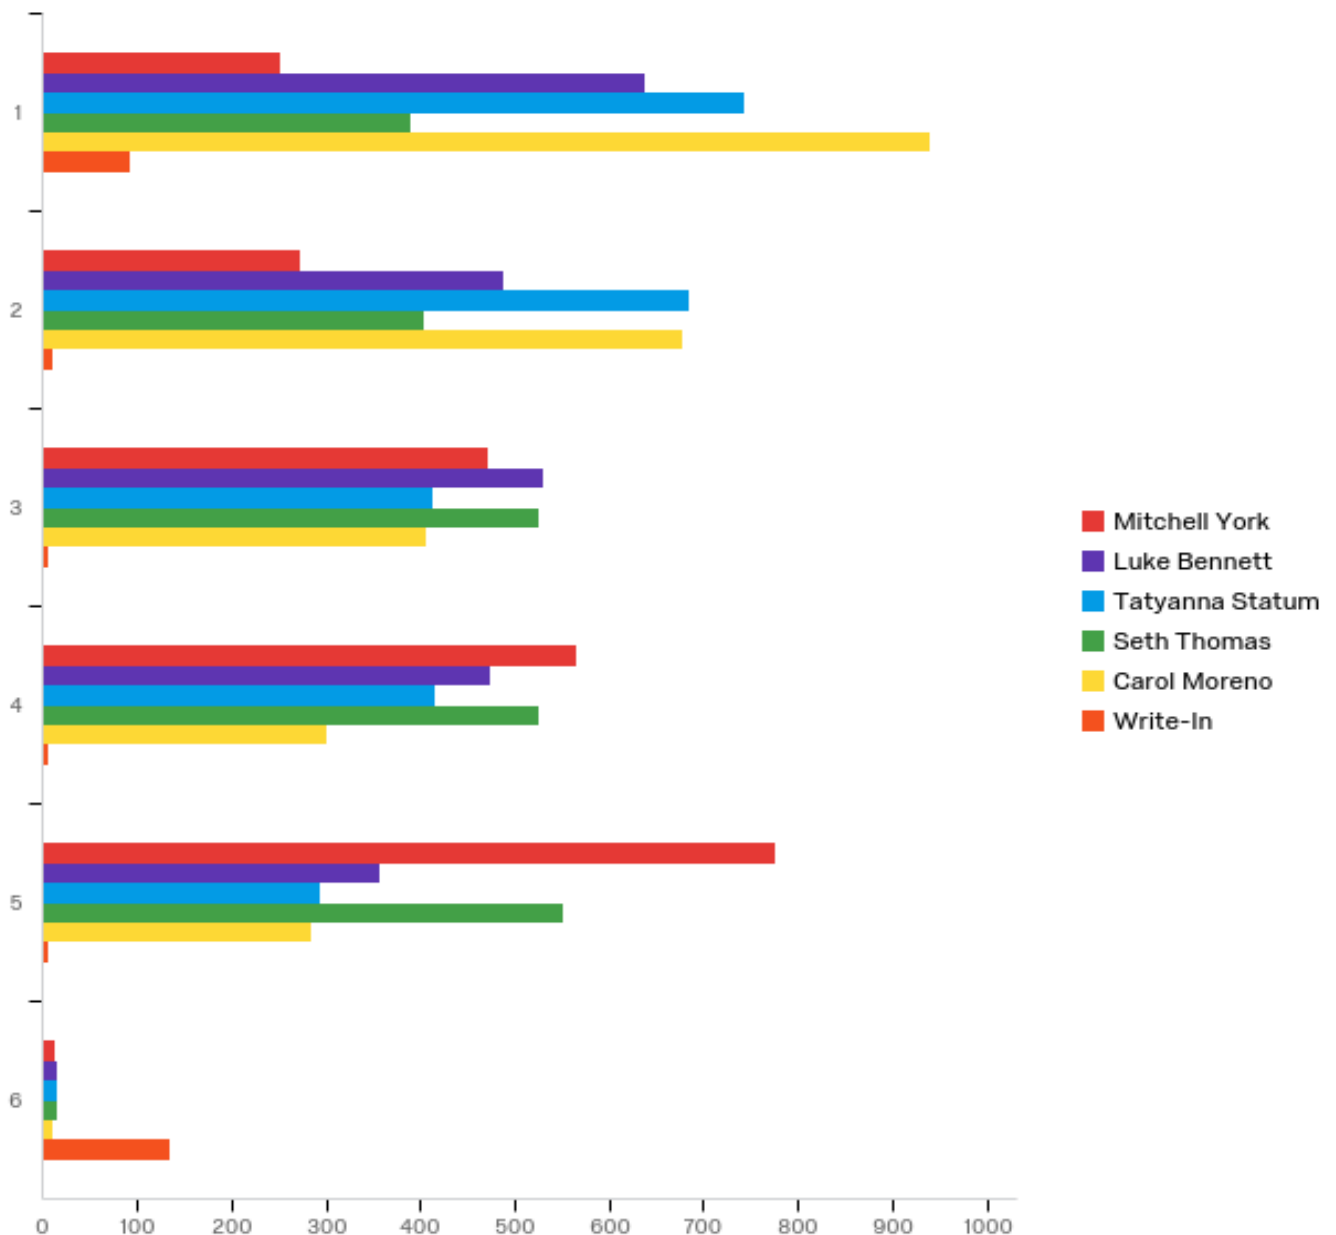

Speaker - ASOSU Speaker of the House

The Speaker of the House of Representatives is the leader of the Representative body of the ASOSU legislative branch. The Speaker is the 3rd ranking person in the ASOSU leadership, and the leader of the entire Congressional body during all joint meetings of the ASOSU Congress. The ASOSU Congress jointly is the deliberative body of the ASOSU to review Student Fee Committee recommendations for student fee allocations.

Instructions: Rank your choices by placing a 1, 2, 3, 4, 5, or 6 next to their names.