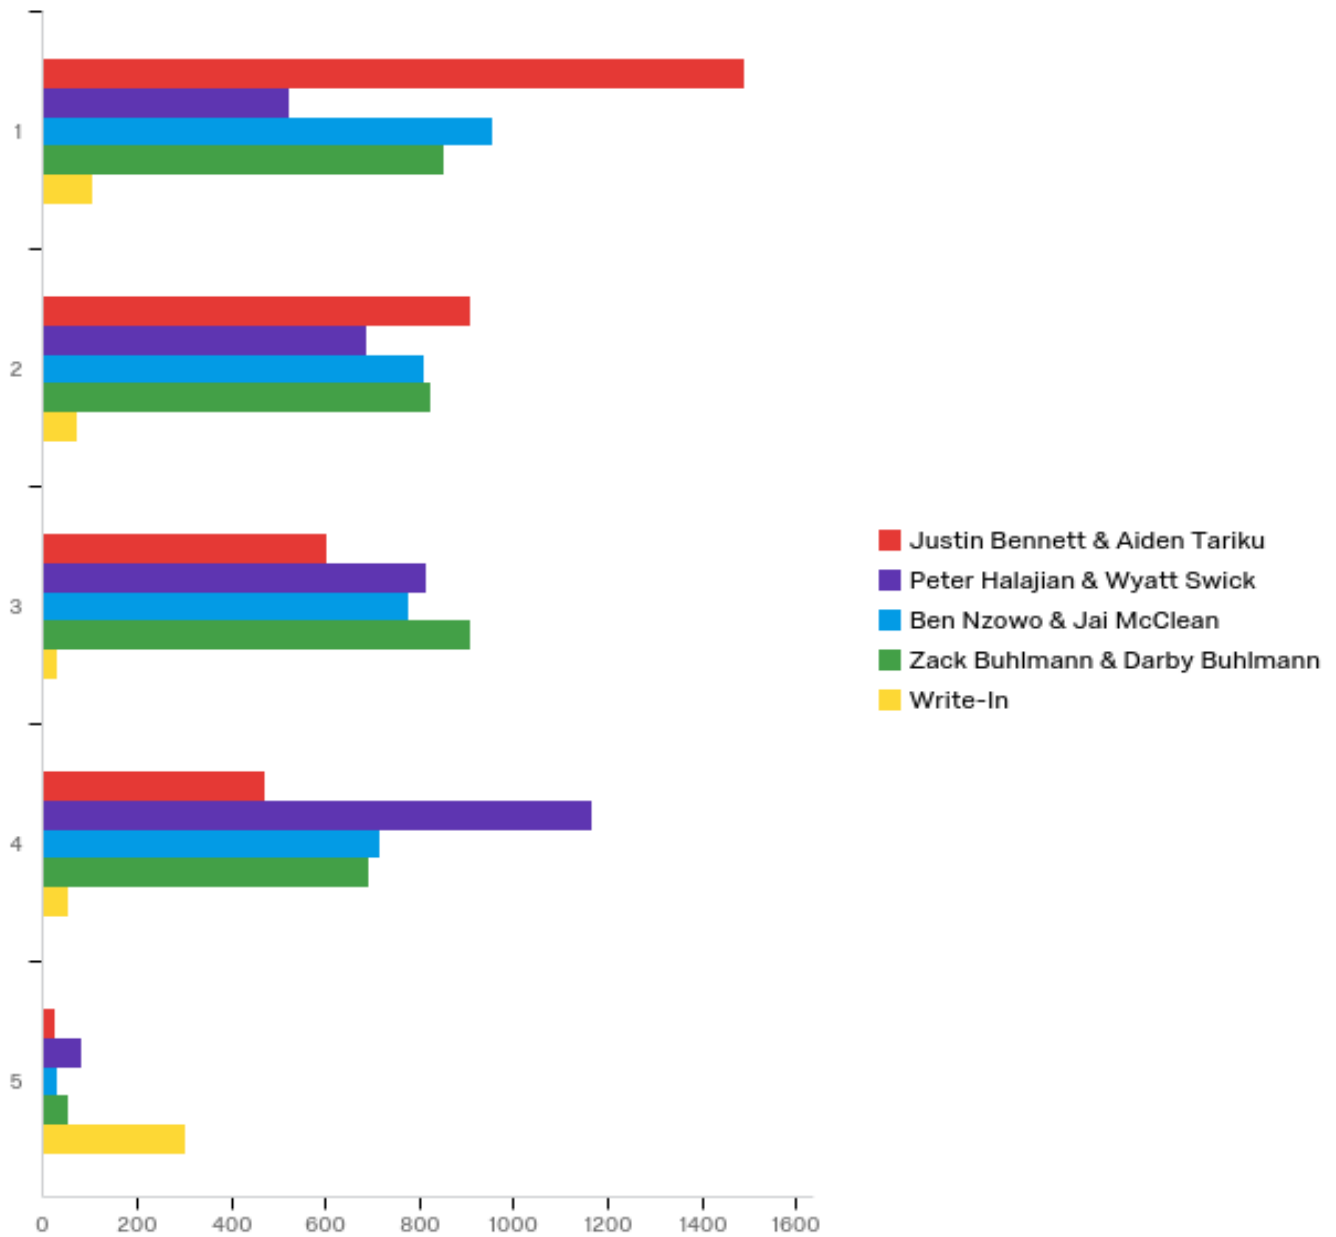

#	Question	1	2	3	4	5	Total
1	Justin Bennett & Aiden Tariku	42.53 % 1489	25.99% 910	17.25% 604	13.42% 470	0.80% 28	3501
2	Peter Halajian & Wyatt Swick	15.99 % 523	21.06% 689	24.85% 813	35.65% 1166	2.45% 80	3271
3	Ben Nzowo & Jai McClean	29.05 % 957	24.59% 810	23.59% 777	21.80% 718	0.97% 32	3294
4	Zack Buhlmann & Darby Buhlmann	25.61 % 854	24.77% 826	27.26% 909	20.78% 693	1.59% 53	3335
5	Write-In	18.45 % 105	13.01% 74	5.62% 32	9.31% 53	53.60% 305	569