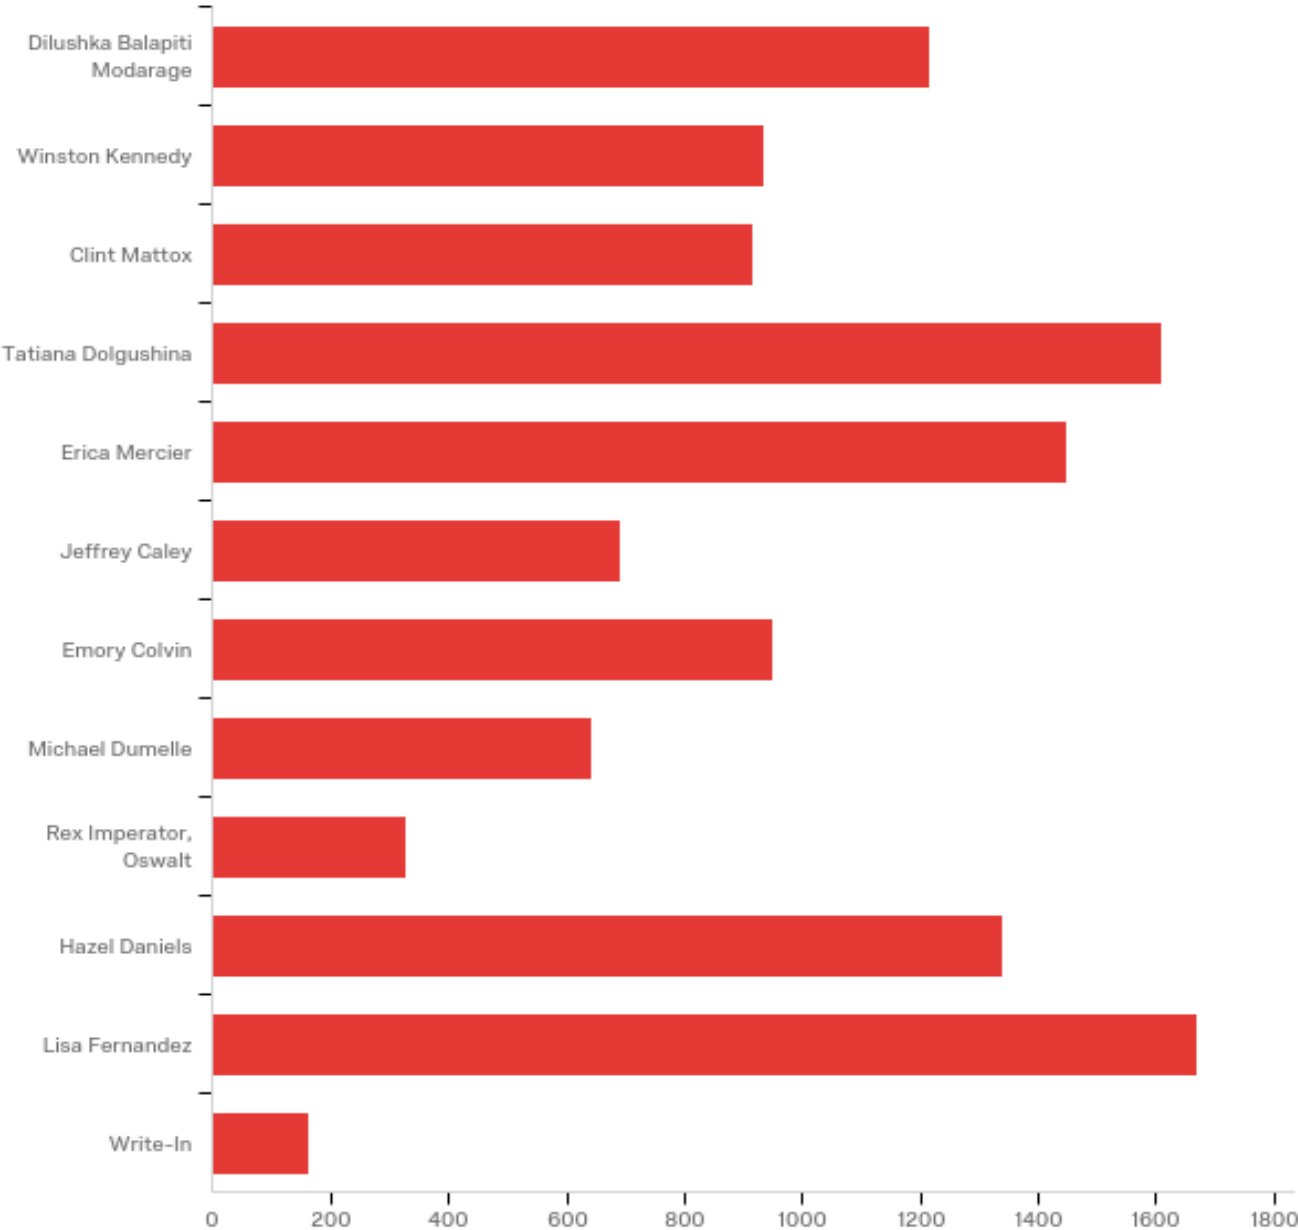

Grad Reps - ASOSU Graduate Representatives

ASOSU Grad Representatives serve in an at-large capacity for one-year terms, in a body of 35 members (5 Grads, 30 Undergrads).

Instructions: Vote for up to five.

#	Answer	%	Count
11	Lisa Fernandez	14.01%	1670
4	Tatiana Dolgushina	13.52%	1611
5	Erica Mercier	12.16%	1449
10	Hazel Daniels	11.24%	1339
1	Dilushka Balapiti Modarage	10.22%	1218
7	Emory Colvin	7.99%	952
2	Winston Kennedy	7.85%	936
3	Clint Mattox	7.68%	915
6	Jeffrey Caley	5.80%	691
8	Michael Dumelle	5.40%	643
9	Rex Imperator, Oswald	2.76%	329
14	Write-In	1.38%	164
	Total	100%	11917

Write-In

Write-In - Text
Rachel Kingsley
Rachel Kingsley
Matt Stone
Dilushka Modarage
Thomas Jefferson
Rachel Kingsley
Nathan Raas
Connor Torris
Taily
George Clooney
Mike Hawk
Kenny whitbey
Matthew Keller